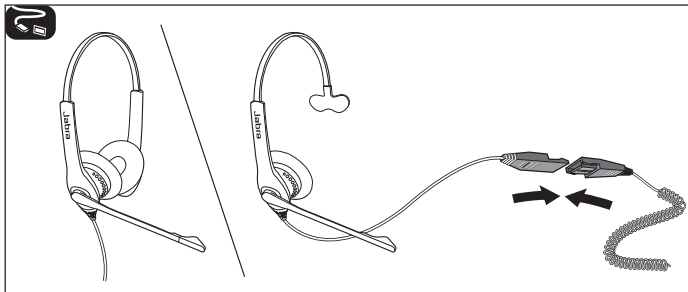

Jabra®

Jabra BIZ 1500 QD Mono/Duo Quick Start Guide

MADE IN CHINA
MODEL: HSC023

A BRAND BY

GN Netcom

JABRA® IS A REGISTERED TRADEMARK OF GN NETCOM A/S

www.jabra.com

81-04071 C