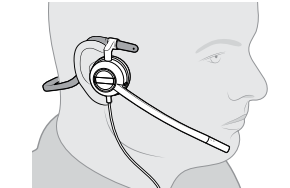

ENCOREPRO 545 USB

A

B

C

A

B

C