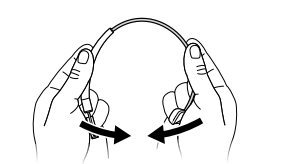

ENCOREPRO 545 USB

A

B

C

A

B

C