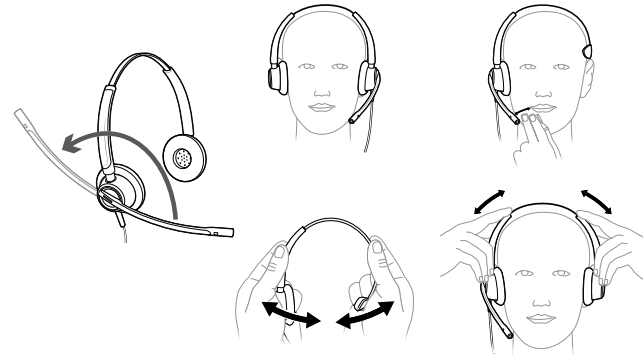

Download Poly Software to get the most out of your headset.

- Enable features
- Change settings
- Update software
- View user guides

↓ poly.com/software
Windows/Mac,
iOS/Android

ENCOREPRO 515/525 USB

CONNECT TO COMPUTER