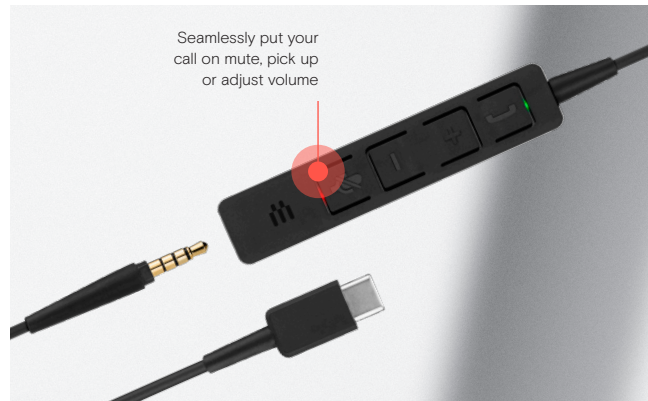

Enjoy a natural listening experience

With EPOS Voice™ technology

Personalize for a perfect fit

With an adjustable, flexible headband

Protect your hearing

From acoustic shock with EPOS ActiveGard® technology