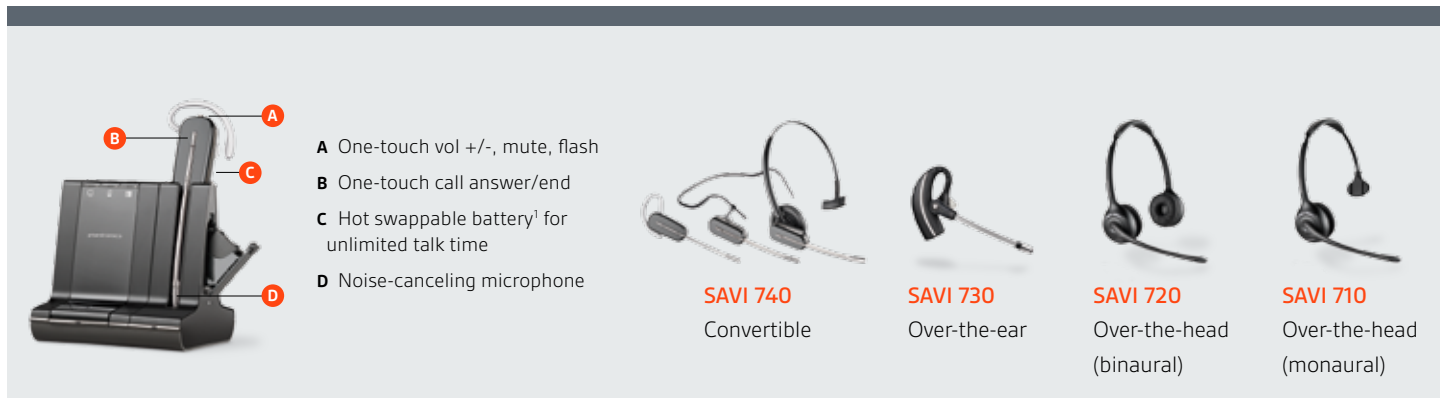

### Multiple devices. Singular control.

The Savi 700 series is changing the way productivity-focused office professionals communicate. With multi-device connectivity, an ultra-versatile convertible headset, and up to 350 feet of wireless range, now you can easily manage PC, mobile and desk phone calls with the most intelligent wireless headset system on the market.

# SAVI 700 SERIES

- A** One-touch vol +/-, mute, flash
- B** One-touch call answer/end
- C** Hot swappable battery<sup>1</sup> for unlimited talk time
- D** Noise-canceling microphone

**SAVI 740**  
Convertible

### SUPERIOR CALL MANAGEMENT

- 3-way connectivity to easily switch and mix PC, mobile, and desk phone audio
- Automatically routes mobile audio to whichever device you pick up
- Easily transfer audio between headset and mobile phone to take calls on-the-road
- UC presence automatically updated when on a PC, mobile, or desk phone call
- Energy efficient adaptive power system optimizes for range and talk time
- Conference in up to three additional headsets and guests can continue through multiple calls

### SAVI 740 INNOVATIVE DESIGN

- Lightest DECT wireless headset on the market
- Three comfortable wearing styles
- Hot swappable battery<sup>1</sup> for unlimited talk time