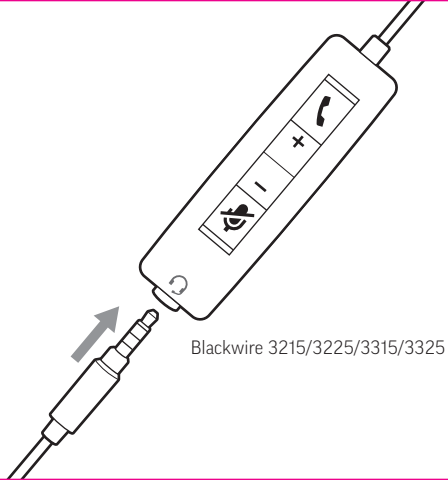

↓ poly.com/lens
Poly Lens Desktop App

USB-C / USB-A

Blackwire 3215/3225/3315/3325

Blackwire 3215/3225/3315/3325

support.hp.com/poly

Poly Blackwire 3300

©2023 Poly. All trademarks are the property of their respective owners.
RMN (모델명/型号/型號): C3210, C3210 USB-C, C3215T, C3220, C3220 USB-C, C3225T,
BW3310 USB-A, BW3310 USB-C, BW3310-M USB-A, BW3310-M USB-C, BW3315T, BW3320
USB-A, BW3320 USB-C, BW3320-M USB-A, BW3320-M USB-C, BW3325T
207774-14 08.23