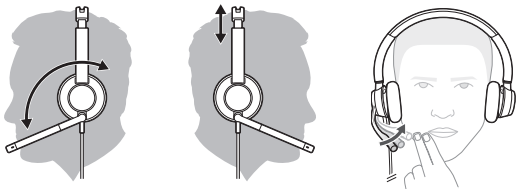

↓ poly.com/lens
Poly Lens Desktop App

USB-C / USB-A

Blackwire 3215/3225/3315/3325

Blackwire 3215/3225/3315/3325

support.hp.com/poly

Poly Blackwire 3300

©2023 Poly. All trademarks are the property of their respective owners.
RMN (모델명/型号/型號): C3210, C3210 USB-C, C3215T, C3220, C3220 USB-C, C3225T,
BW3310 USB-A, BW3310 USB-C, BW3310-M USB-A, BW3310-M USB-C, BW3315T, BW3320
USB-A, BW3320 USB-C, BW3320-M USB-A, BW3320-M USB-C, BW3325T
207774-14 08.23